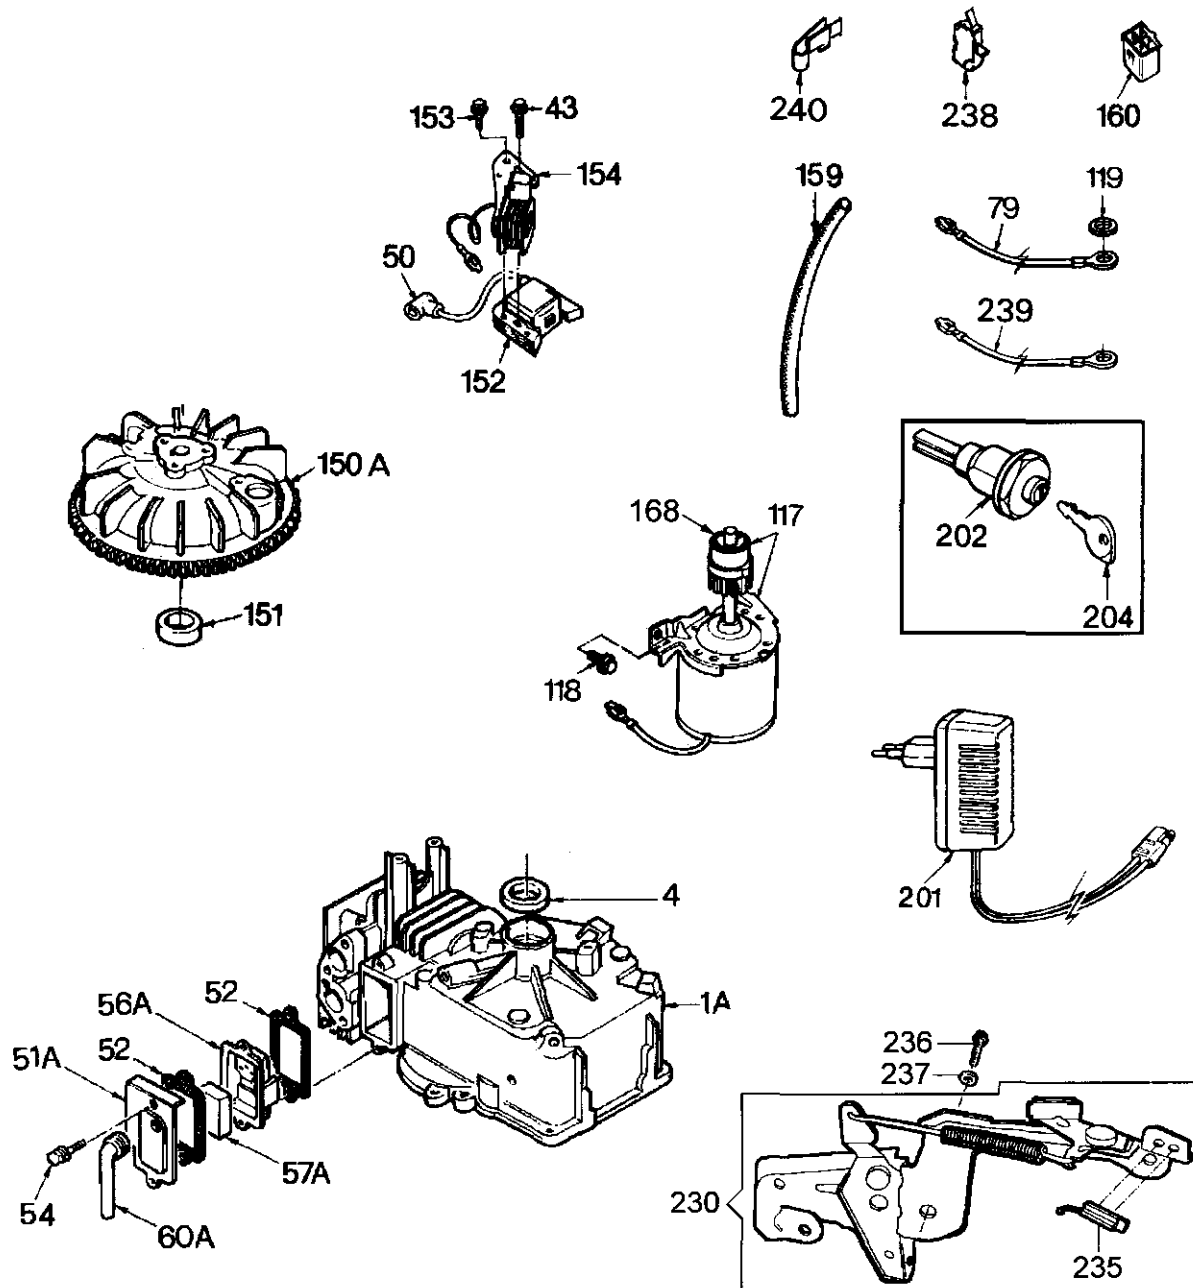

Tecumseh products made in Italy by

TECUMSEH EUROPA S.p.A.

HTL Models

Issued: 02/96
Revised: 08/00

Division	3
Section	A

Ref.No.	Part No.	Part Name
1	16010050	Cylinder Assy. (Inc.-2,4)(66.60 mm Bore) E-50004 ,006
1	16010052	Cylinder Assy. (Inc.-2,4)(66.60 mm Bore) E-50104 ,106
1	16010055	Cylinder Assy. (Inc.-2,4)(66.60 mm Bore) E-50004A ,006A,006B,104A
1	16010061	Cylinder Assy. (Inc.-2,4)(66.60 mm Bore) E-50010B ,011B,012B,013B,106A,114
1A	16010073	Cylinder Assy. (Inc.-2,4)(71.00 mm Bore) E-63030
2	29410001	Dowel Pin
4	29610017 *	Oil Seal
5	16130001	Intake Valve (Inc.-9,10)(Std)
5	16130002	Intake Valve (Inc.-9,10)(OS. 0.80 mm) E-50006B ,010B,011B,012B,013B,114 E-63030
5	16130009	Intake Valve (Inc.-9,10)(Std)
5	16130010	Intake Valve (Inc.-9,10)(OS. 0.80 mm) E-50004 ,006,104,106
5	16130011	Intake Valve (Inc.-9,10)(Std)
5	16130012	Intake Valve (Inc.-9,10)(OS. 0.80 mm) E-50004A ,006A,104A,106A
6	16140009	Exhaust Valve (Inc.-9,10)(Std)
6	16140010	Exhaust Valve (Inc.-9,10)(OS. 0.80 mm) E-50004 ,006,006B,010B,011B,012B,013B,104,106,114 E-63030
6	16140011	Exhaust Valve (Inc.-9,10)(Std)
6	16140012	Exhaust Valve (Inc.-9,10)(OS. 0.80 mm) E-50004A ,006A,104A,106A
7	19610001 *	Intake Valve Seal
8	22470008	Upper Valve Spring Keeper E-50004 ,004A,006,006A,006B,010B,011B,012B,013B,104,104A,106,106A,114
9	27910003	Valve Spring
10	22470006	Lower Valve Spring Keeper
11	16070104	Crankshaft E-50004 ,004A,006,006A,006B,104,104A,106,106A,114
11	16070105	Crankshaft E-50010B ,011B,012B,013B E-63030
12	29520006	Thrust Washer
14	16090027	Piston & Pin Assy. (Inc.-16)(OS. 0.25 mm)
14	16090028	Piston & Pin Assy. (Inc.-16)(OS. 0.50 mm)
14	16090029	Piston & Pin Assy. (Inc.-16)(Std 66.60 mm Bore) E-50004 ,004A,006,006A,006B,010B,011B,012B,013B,104,104A,106,106A,114
14	16090033	Piston & Pin Assy. (Inc.-16)(Std 71.00 mm Bore)
14	16090034	Piston & Pin Assy. (Inc.-16)(OS. 0.25 mm)
14	16090035	Piston & Pin Assy. (Inc.-16)(OS. 0.50 mm) E-63030
15	16100018	Ring Set (Std 66.60 mm Bore)
15	16100019	Ring Set (OS. 0.25 mm)
15	16100020	Ring Set (OS. 0.50 mm) E-50004 ,004A,006,006A,006B,010B,011B,012B,013B,104,104A,106,106A,114
15	16100024	Ring Set (Std 71.00 mm Bore)
15	16100025	Ring Set (OS. 0.25 mm)

Note: Always check Master Price List for replacement part numbers.

Tecumseh products made in Italy by
TECUMSEH EUROPA S.p.A.